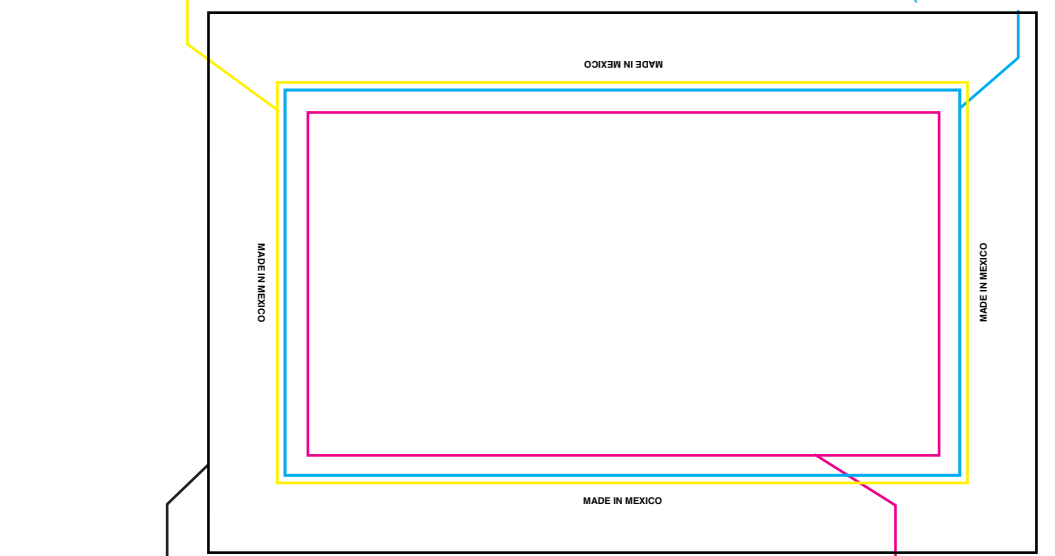

## SV33800 2" x 3.5" Rectangle Button Magnet

YELLOW LINE - Minimum Bleed  
(3.609"W x 2.1"H)

CYAN LINE - Product Edge  
(3.529"W x 2.02"H)

BLACK LINE - Maximum Bleed  
(4.326"W x 2.826"H)

MAGENTA LINE - Image Area  
(3.301"W x 1.8"H)